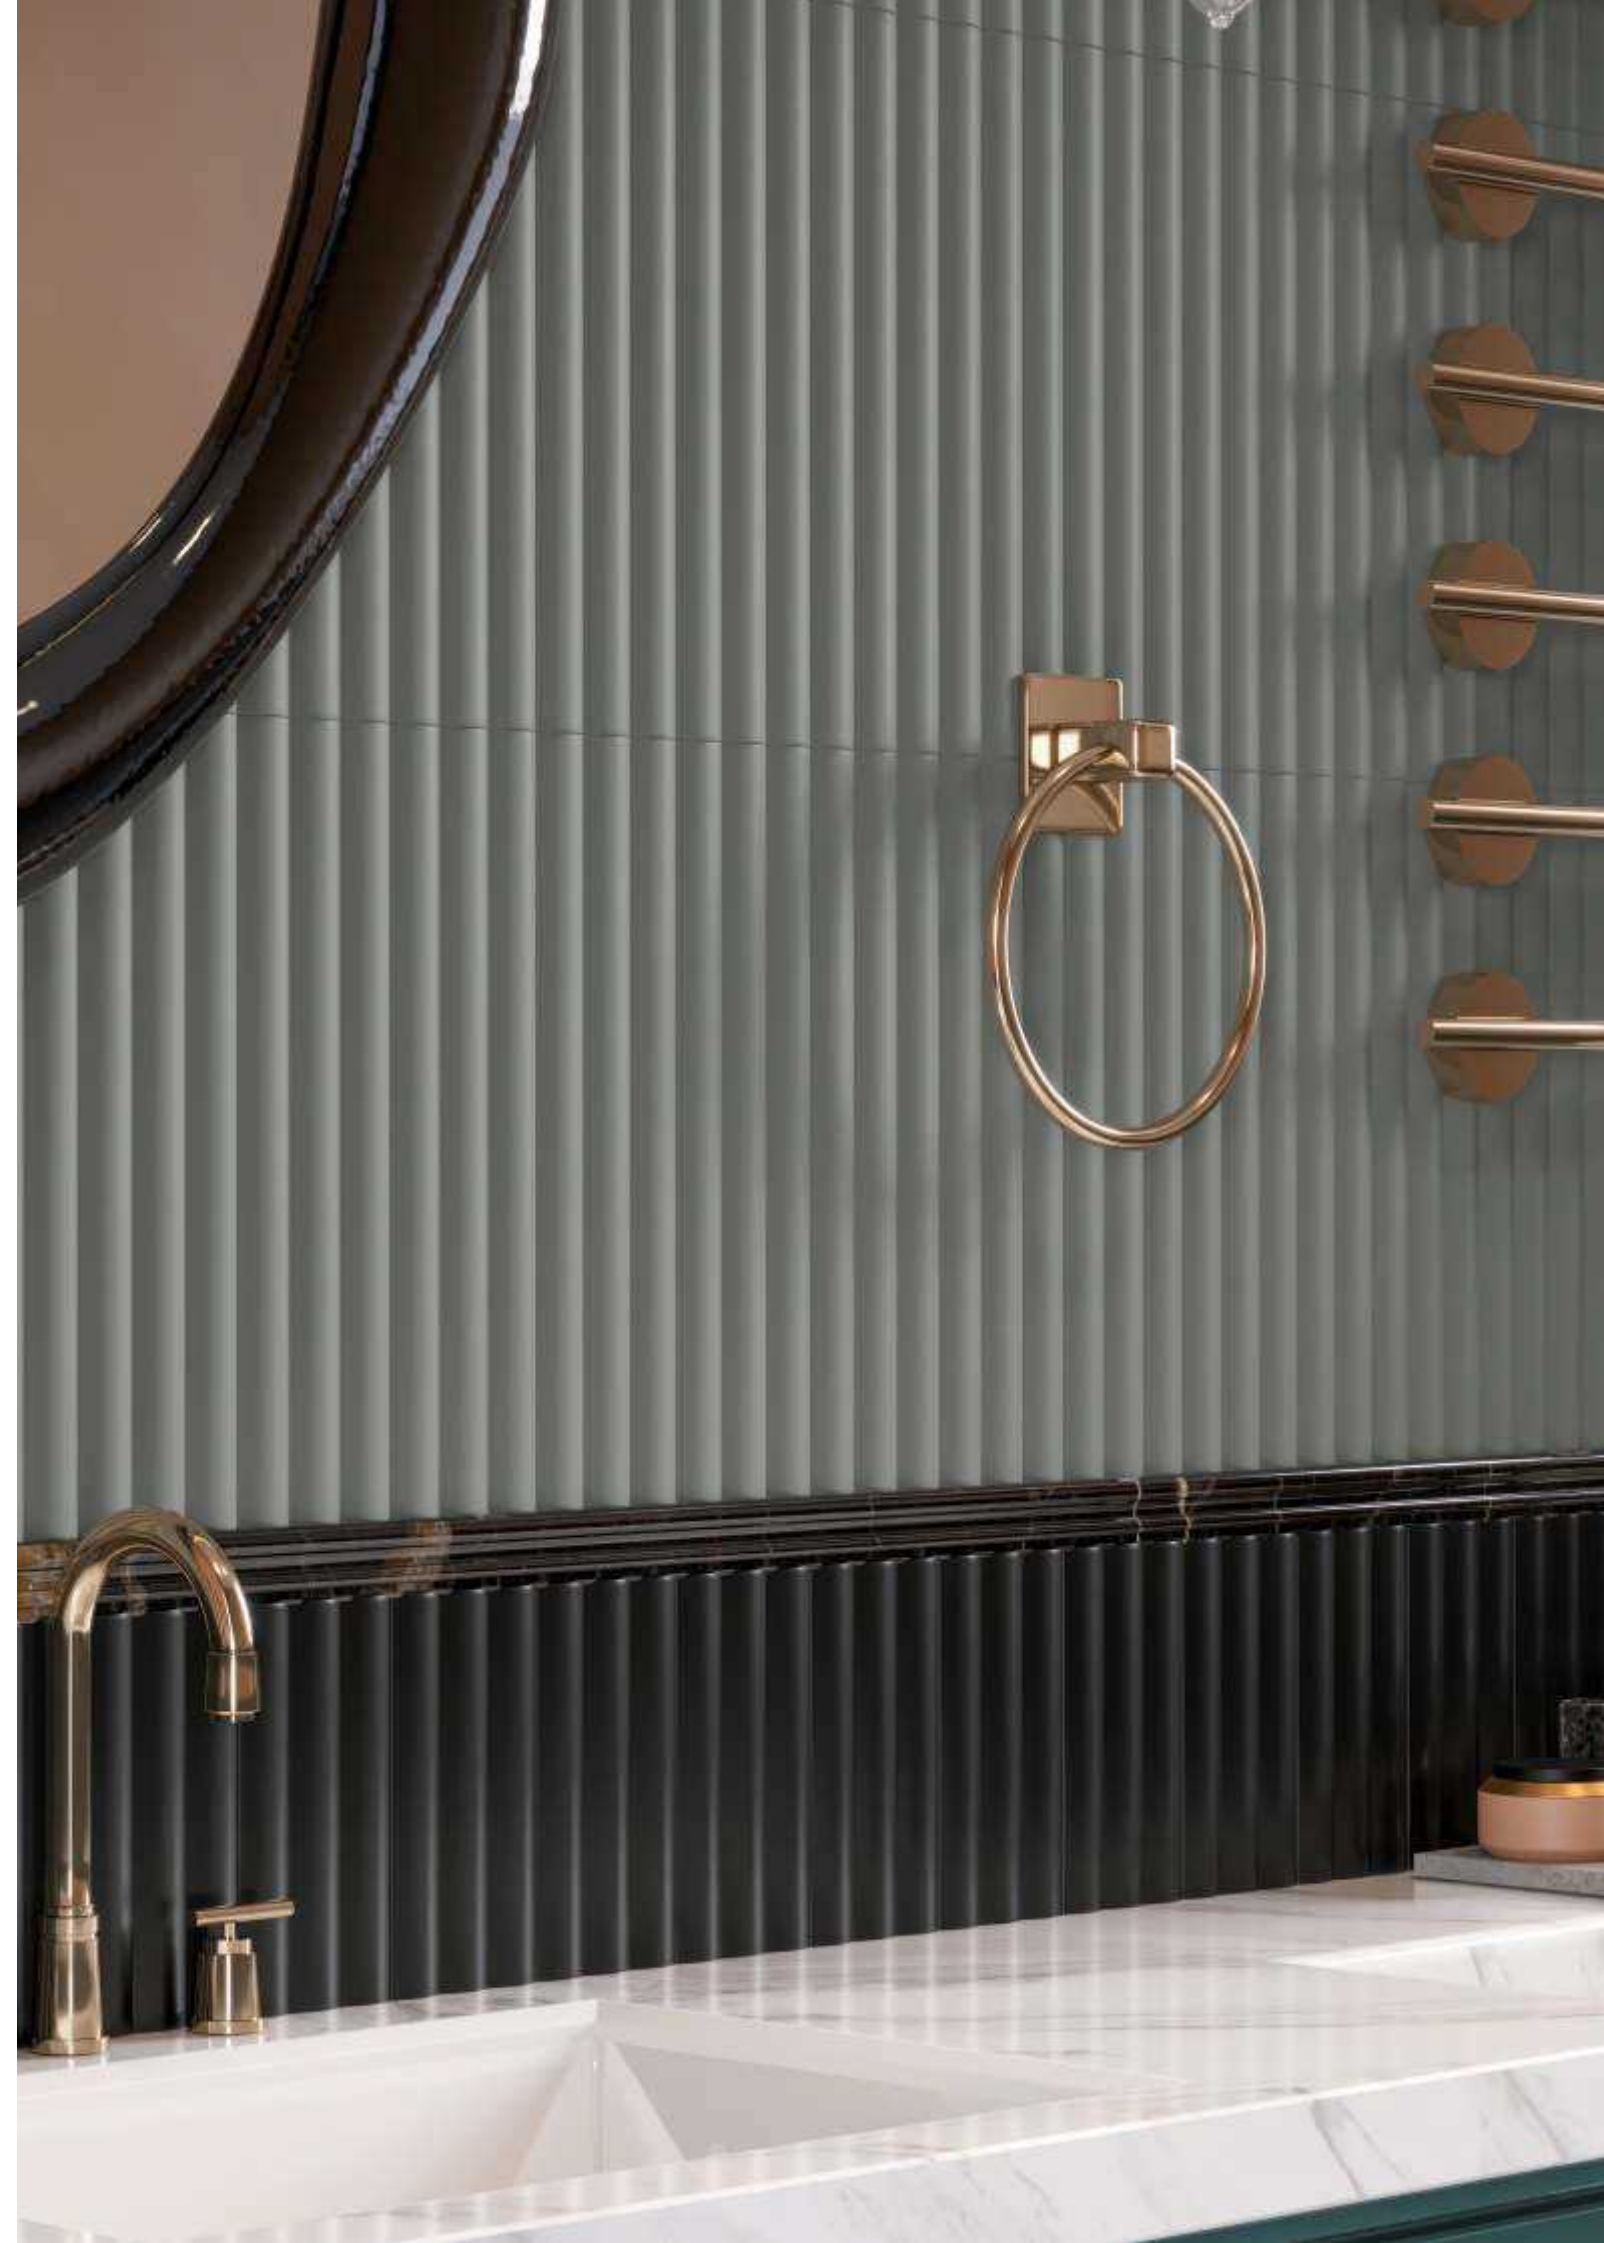

FORMAT :
75X300MM

SURFACE :
MATTE

| **SUBWAY TILES**

BLACK

FORMAT :
75X300MM

SURFACE :
MATTE

| **SUBWAY TILES**

TRON
COLLECTION