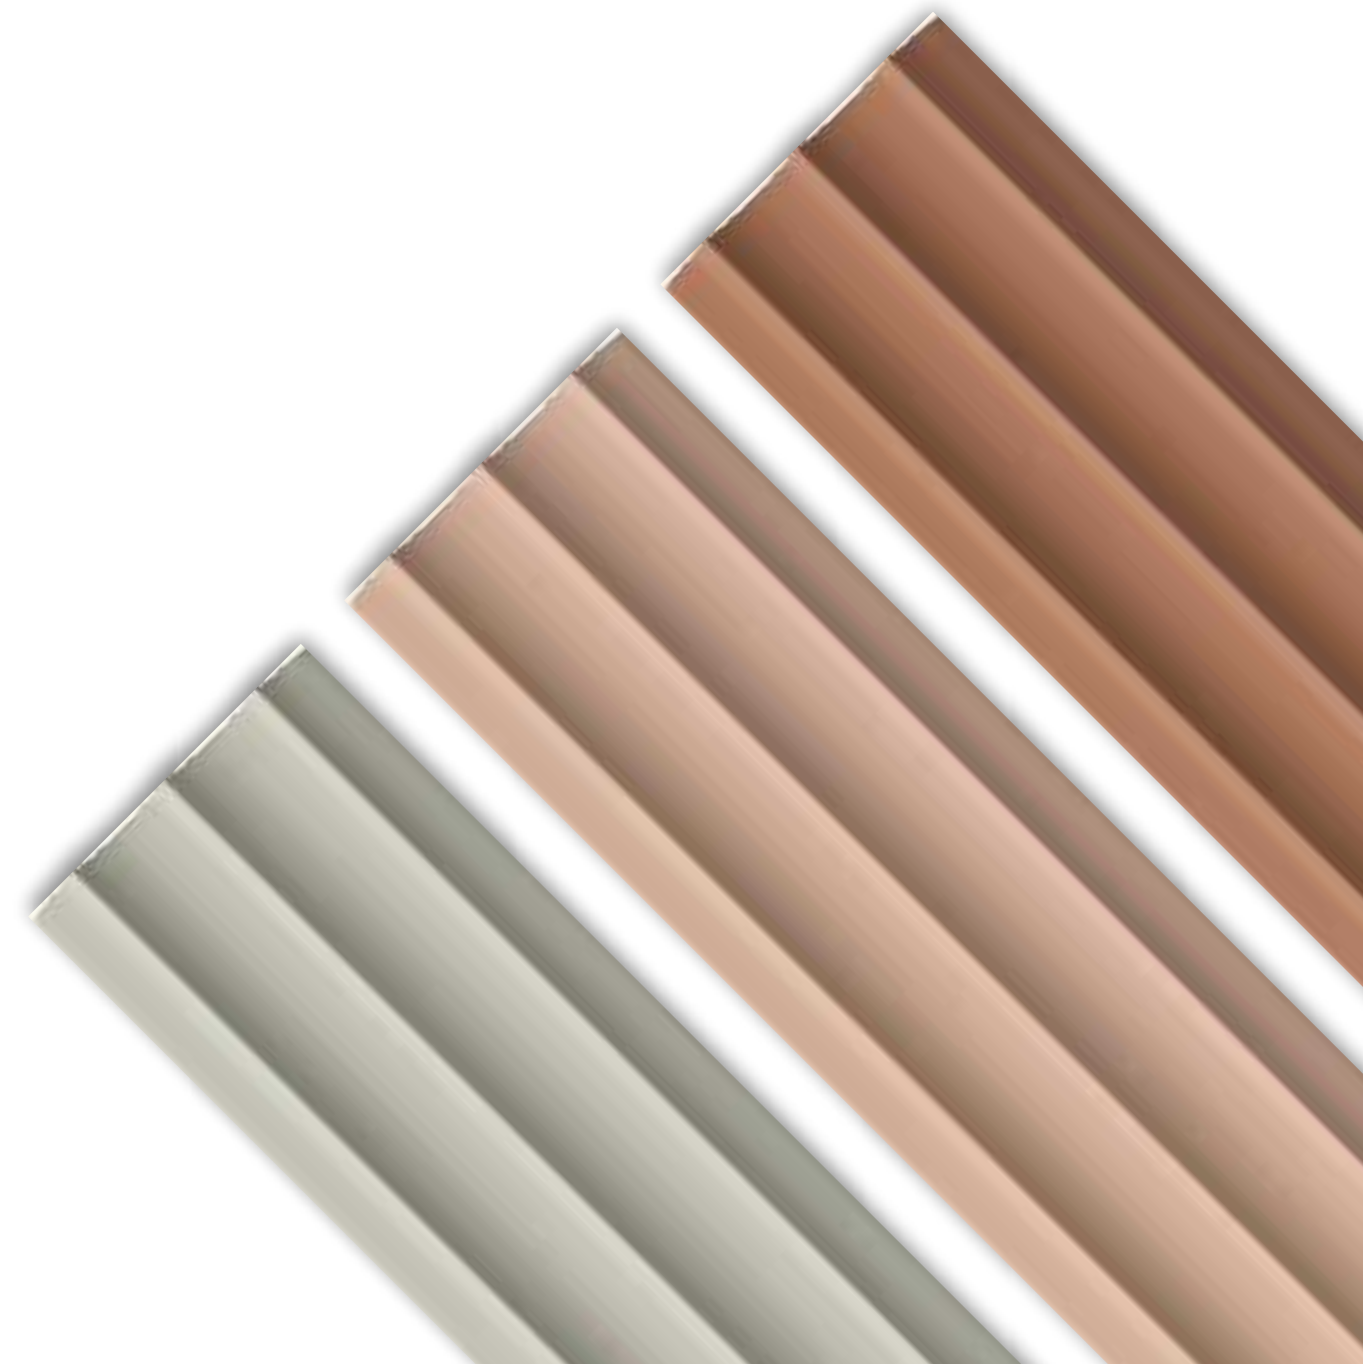

WENDO

COLLECTION

Subway tiles are characterized by their uniform size and straight edges. They usually have a glossy & matt finish, which reflects light and adds a bright, classic look to spaces. However, matte and textured finishes have also gained popularity for a more contemporary aesthetic.

AVAILABLE COLORS